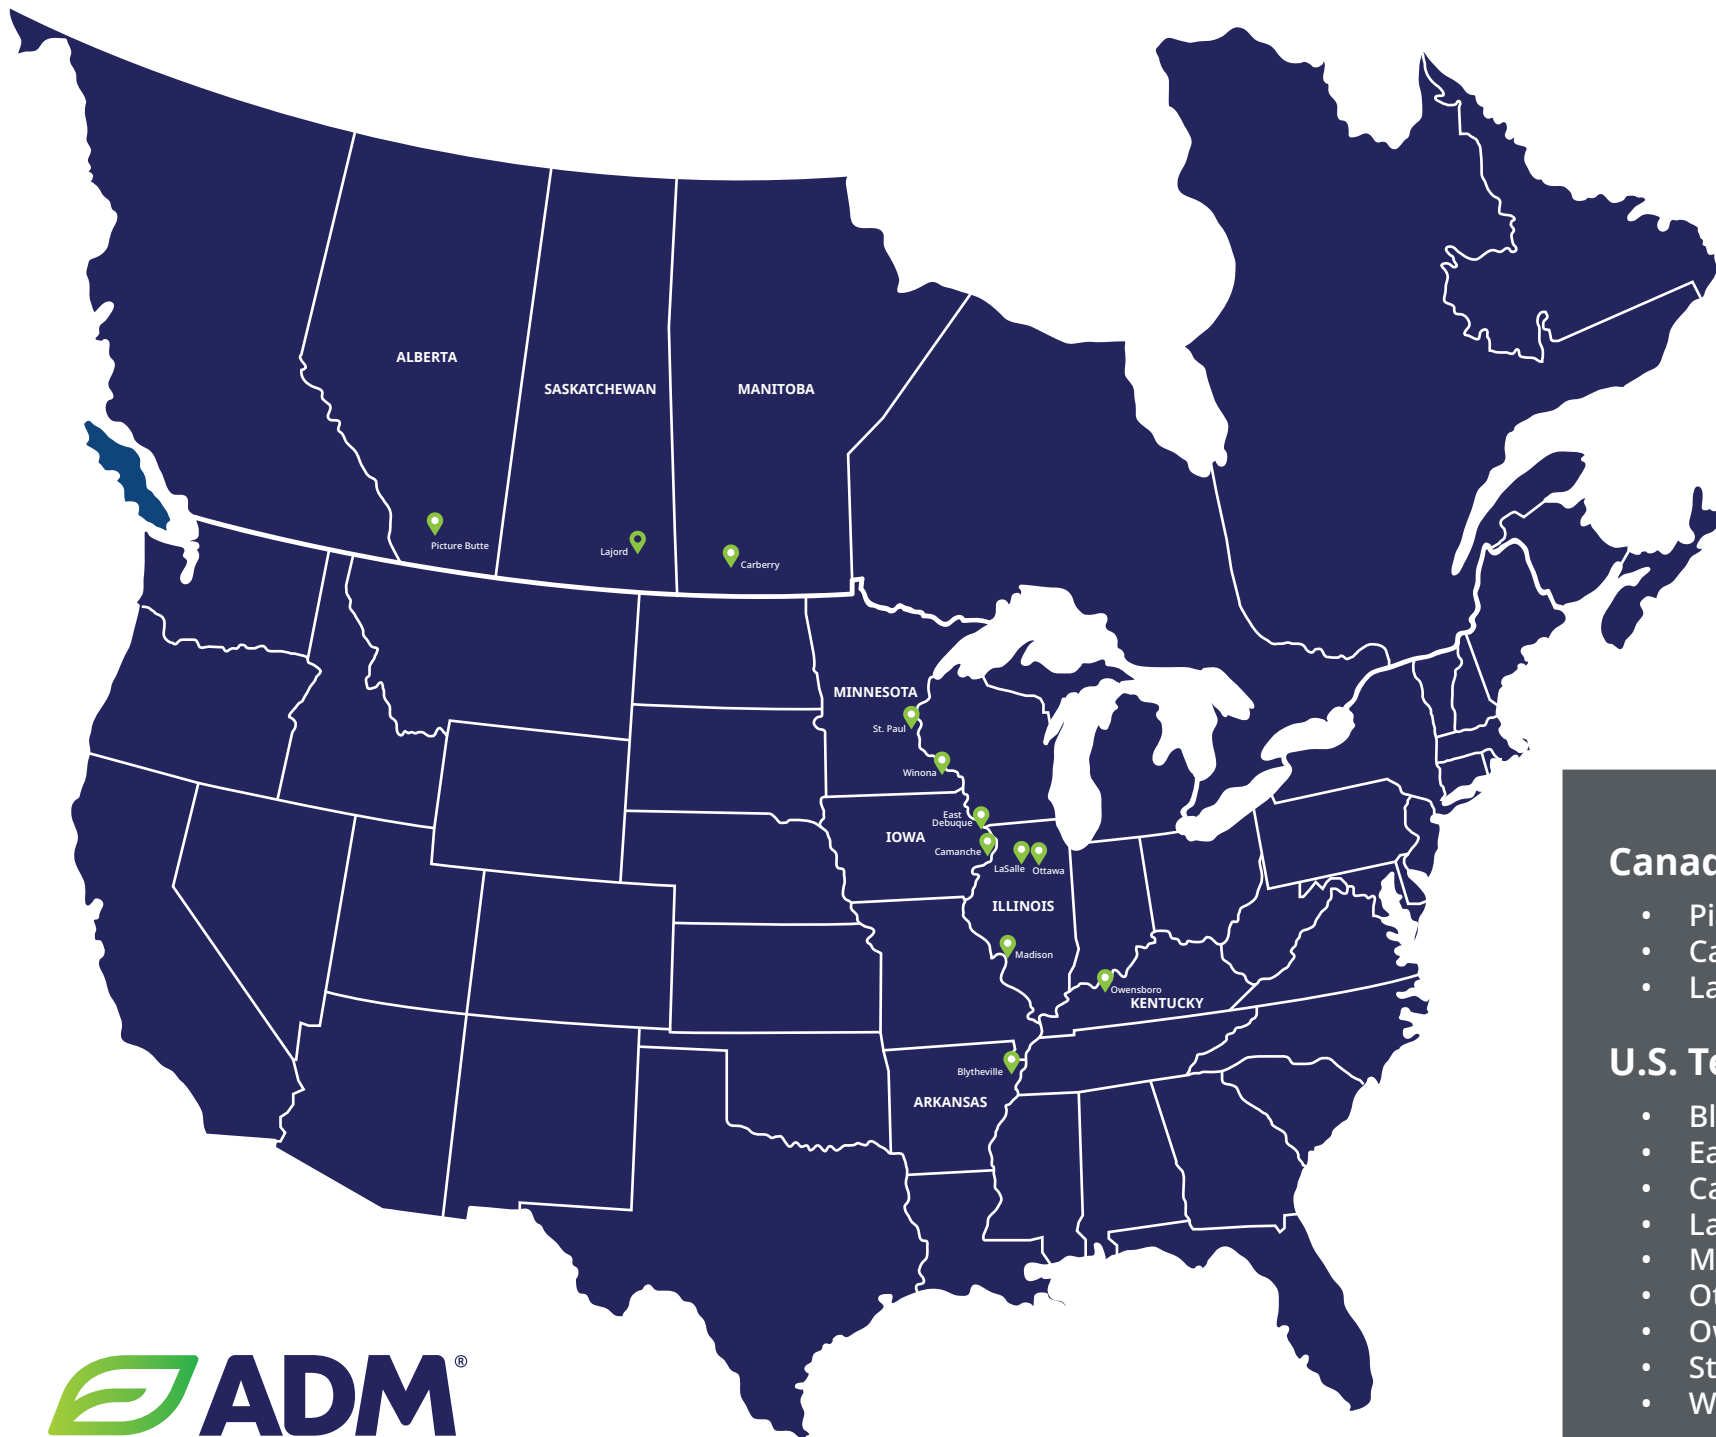

ADM locations offering BiOWiSH® Enhanced Fertilizer

Canada Terminals

- Picture Butte, AB
- Carberry, MB
- Lajord, SK

U.S. Terminals

- Blytheville, AR
- East Debuque, IA
- Camanche, IA
- LaSalle, IL
- Madison, IL
- Ottawa, IL
- Owensboro, KY
- St. Paul, MN
- Winona, MN